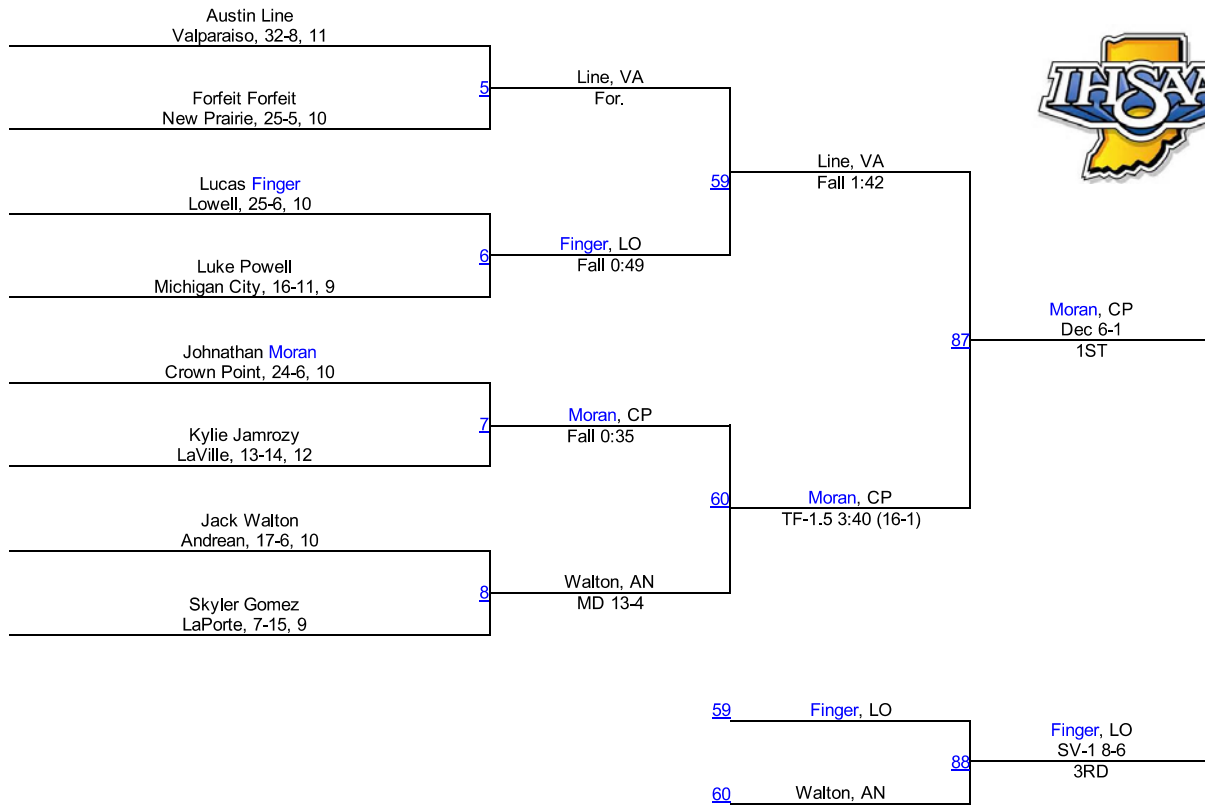

Team Scores

1.	Crown Point	189.0
2.	Valparaiso	149.0
3.	Lowell	114.5
4.	Chesterton	101.0
5.	LaPorte	37.0
6.	Hanover Central	35.0
7.	Andean	30.0
7.	John Glenn	30.0
7.	LaVille	30.0
10.	Kankakee Valley	28.0
11.	Michigan City	24.0
12.	New Prairie	21.0
13.	Wheeler	7.0
14.	Boone Grove	0.0
14.	Hebron	0.0
14.	Knox	0.0
14.	North Judson	0.0

IHSAA Regional @ Crown Point

106

IHSAA Regional @ Crown Point

113

IHSAA Regional @ Crown Point

120

IHSAA Regional @ Crown Point

126

IHSAA Regional @ Crown Point

132

IHSAA Regional @ Crown Point

138

IHSAA Regional @ Crown Point

145

IHSAA Regional @ Crown Point

152