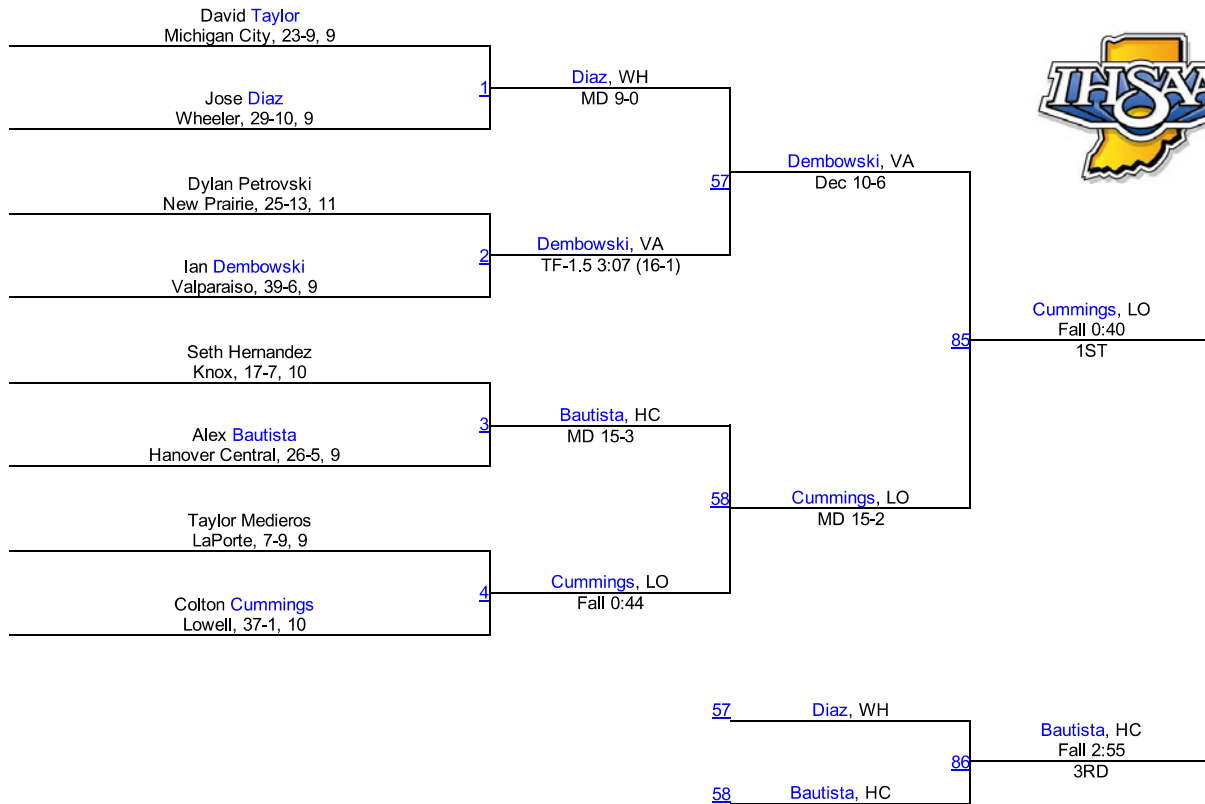

Team Scores

1.	Crown Point	189.0
2.	Valparaiso	149.0
3.	Lowell	114.5
4.	Chesterton	101.0
5.	LaPorte	37.0
6.	Hanover Central	35.0
7.	Andean	30.0
7.	John Glenn	30.0
7.	LaVille	30.0
10.	Kankakee Valley	28.0
11.	Michigan City	24.0
12.	New Prairie	21.0
13.	Wheeler	7.0
14.	Boone Grove	0.0
14.	Hebron	0.0
14.	Knox	0.0
14.	North Judson	0.0

IHSAA Regional @ Crown Point

106

IHSAA Regional @ Crown Point

113

IHSAA Regional @ Crown Point

120

IHSAA Regional @ Crown Point

126